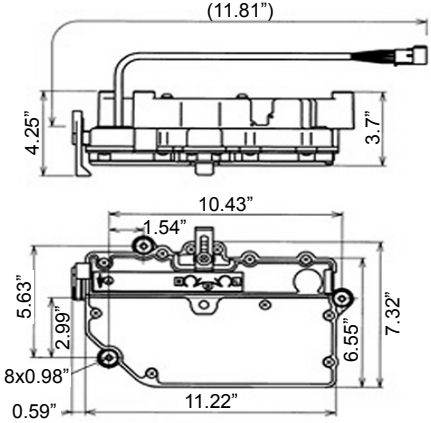

i6800 ELECTRONIC CONTROL SYSTEM

TECHNICAL DATA

Shift and Throttle Actuator

Single Engine System Schematic

Dual Engine System Schematic