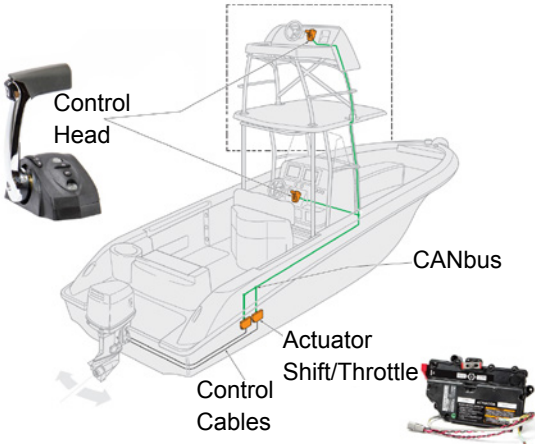

i6800 ELECTRONIC CONTROL SYSTEM

TECHNICAL DATA

Shift and Throttle Actuator

Single Engine System Schematic

Dual Engine System Schematic