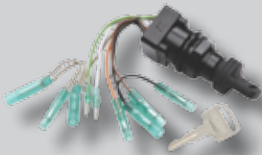

ENGINE **SUPER**KITS

MERCURY® OUTBOARD

Order Kit Part No.
MERUASSORT

18-3672

18-7968

18-7211-1

Sierra #	OEM #	Description	Qty
18-8069	22831Q3	Fuel Connector	2
18-8076	22-13563Q3	Fuel Connector	2
18-8091	22-13563Q7	Fuel Connector	2
18-2244	10-79953A2 / 10-79953Q04	Drain Plug Kit	2
18-2375	10-67892A1 / 10-67892A06	Magnetic Drain Plug Kit	2
18-2599	26-816575A2	Face Seal and Tool	1
18-2655	26-89238A2	Gear Housing Seal Kit	1
18-3039	47-89981	Impeller	1
18-3054	47-89980	Impeller	1
18-3214	47-43026T11	Impeller Kit	2
18-3217	47-89984T5	Impeller Kit	2
18-3569	803061T1	Thermostat Kit	1
18-3672	75692Q1	Thermostat Kit	1
18-4915	50-12066Q9	Starter Rope	2
18-5707	816770T	Rectifier	1
18-5743	883072T	Voltage Regulator	1
18-5775	332-7778A12	Switch Box	2
18-5808	47886T	Solenoid	2
18-5816	89-96054T	Solenoid	2
18-5817	89-96158T	Solenoid	2
18-7211-1	1395-811223-1	Carburetor Kit	3
18-7212	1395-9761-1	Carburetor Kit	1
18-7215	1395-9024	Carburetor Kit	2
18-7817	21-857005A1	Fuel Pump Kit	2
18-7831	802128A1	Inline Fuel Filter	2
18-7968	35-18458Q4	Fuel Filter w/ Sensor	1
18-7944	35-802893Q	Fuel Water Separator	2

ENGINE **SUPER**KITS

SUZUKI®

Order Kit Part No.
SUZUASSORT

18-7753

18-8078

MP51010

Sierra #	OEM #	Description	Qty
18-8062	65750-98505	Fuel Connector	3
18-8071	99105-00192	Tank Connector	3
18-8078	65740-95500	Tank Connector	3
18-8079	65750-95510	Fuel Connector	3
18-3023	17461-94520	Impeller	2
18-3097	17461-98502	Impeller	2
18-3254	17400-87E03	Water Pump Kit	2
18-3257	17400-94611	Water Pump Kit	1
18-3258	17400-90J11	Water Pump Kit	2
18-6786-1	38100-87D10-01T	Trim Motor	1
18-7716	15410-87J10	Fuel Filter	2
18-7752	13910-87D00	Carburetor Kit	3
18-7753	13910-94400	Carburetor Kit	2
18-7754	13910-94701	Carburetor Kit	2
18-7897	16510-61A20-MHL	Oil Filter	2
18-7903	16510-05240	Oil Filter	2
18-7915-1	16510-87J00	Oil Filter	2
18-8339	25700-94700	Seal Kit	1
18-8340	25700-95500	Seal Kit	1
MP51010	37110-99E00	Ignition Switch	1