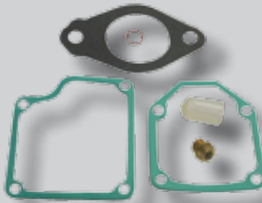

ENGINE **SUPER**KITS

MERCURY® OUTBOARD

Order Kit Part No.
MERUASSORT

18-3672

18-7968

18-7211-1

Sierra #	OEM #	Description	Qty
18-8069	22831Q3	Fuel Connector	2
18-8076	22-13563Q3	Fuel Connector	2
18-8091	22-13563Q7	Fuel Connector	2
18-2244	10-79953A2 / 10-79953Q04	Drain Plug Kit	2
18-2375	10-67892A1 / 10-67892A06	Magnetic Drain Plug Kit	2
18-2599	26-816575A2	Face Seal and Tool	1
18-2655	26-89238A2	Gear Housing Seal Kit	1
18-3039	47-89981	Impeller	1
18-3054	47-89980	Impeller	1
18-3214	47-43026T11	Impeller Kit	2
18-3217	47-89984T5	Impeller Kit	2
18-3569	803061T1	Thermostat Kit	1
18-3672	75692Q1	Thermostat Kit	1
18-4915	50-12066Q9	Starter Rope	2
18-5707	816770T	Rectifier	1
18-5743	883072T	Voltage Regulator	1
18-5775	332-7778A12	Switch Box	2
18-5808	47886T	Solenoid	2
18-5816	89-96054T	Solenoid	2
18-5817	89-96158T	Solenoid	2
18-7211-1	1395-811223-1	Carburetor Kit	3
18-7212	1395-9761-1	Carburetor Kit	1
18-7215	1395-9024	Carburetor Kit	2
18-7817	21-857005A1	Fuel Pump Kit	2
18-7831	802128A1	Inline Fuel Filter	2
18-7968	35-18458Q4	Fuel Filter w/ Sensor	1
18-7944	35-802893Q	Fuel Water Separator	2

ENGINE **SUPER**KITS

SUZUKI®

Order Kit Part No.
SUZUASSORT

18-7753

18-8078

MP51010

Sierra #	OEM #	Description	Qty
18-8062	65750-98505	Fuel Connector	3
18-8071	99105-00192	Tank Connector	3
18-8078	65740-95500	Tank Connector	3
18-8079	65750-95510	Fuel Connector	3
18-3023	17461-94520	Impeller	2
18-3097	17461-98502	Impeller	2
18-3254	17400-87E03	Water Pump Kit	2
18-3257	17400-94611	Water Pump Kit	1
18-3258	17400-90J11	Water Pump Kit	2
18-6786-1	38100-87D10-01T	Trim Motor	1
18-7716	15410-87J10	Fuel Filter	2
18-7752	13910-87D00	Carburetor Kit	3
18-7753	13910-94400	Carburetor Kit	2
18-7754	13910-94701	Carburetor Kit	2
18-7897	16510-61A20-MHL	Oil Filter	2
18-7903	16510-05240	Oil Filter	2
18-7915-1	16510-87J00	Oil Filter	2
18-8339	25700-94700	Seal Kit	1
18-8340	25700-95500	Seal Kit	1
MP51010	37110-99E00	Ignition Switch	1