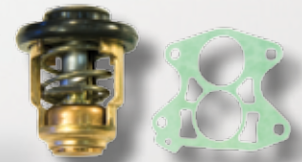

Sierra #	OEM #	Description	Qty
18-2100	30-60794A4	Gimbal Bearing	1
18-21005	30-862540A3	Gimbal Bearing	1
18-2190	19543A10	Shift Cable Kit	1
18-2244	10-79953A2	Drain Plug Kit	2
18-2375	10-67892A1	Magnetic Drain Plug Kit	2
18-2615	16755A1	Outdrive Gasket Set	2
18-2619-1	27-64818A3 27-94996Q2	Outdrive Gasket Set	4
18-2646-1	26-816575A3	Seal Kit	1
18-2652	26-33144A2	Seal Kit	1
18-2750	18654A1	Exhaust Bellows	1
18-2751	60932A4	U-Joint Bellows	1
18-2753-2	74639A2	Shift Cable Bellows	1
18-3147	817275T4	Water Pump Kit	1
18-3217	47-89984T5	Water Pump Kit	1
18-3318	47-59362Q08	Water Pump Kit	1
18-3150	46-807151A14	Water Pump Kit	1
18-3601	32-32461	Water Hose	1
18-3602	32-41725-33	Water Hose	1
18-5268	NPN	Tune-Up Kit	1
18-5273	NPN	Tune-Up Kit	1
18-5438	398-7803A4	Ignition Coil	1
18-5836	25661-1	Solenoid	1
18-7095	823426A1	Carburetor Kit	1
18-7098-1	NPN	Carburetor Kit	1
18-7633	805320A03	Trim Sender Kit	1
18-8804-1	84-816761Q4	Spark Plug Wire Kit	1
18-7944	35-802893Q	Fuel Water Separator	2

Leading Brands

Partnering with SeaStar Solutions industry leading brands like SeaStar, Sierra and Shields have proven time and time again to increase store traffic and boost sales.

Highest in Quality and Reliability

Feel confident that when you offer Sierra products, you are leading with the highest quality and reliability in the industry. When you recommend Sierra, you don't have to worry about the customer being unhappy with the quality of your recommendation.

Industry Leading Warranty

Protect your hard earned profits. Sierra offers the marine industry the best warranty in the business. Dealers demand Sierra because they know they will not loose money on service parts due to manufacturing defects. Simply put we stand behind our product.

ENGINE SUPERKITS

YAMAHA®