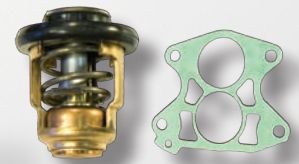

18-3608

The Future

Sierra is focused on the future. The marine service business is changing and changing fast. Technology and parts proliferation are changing the way service parts are going to be stocked and sold in the future. New tools will be required to not only work on boats of the future but so will the tools required to look up the parts.

New ways to move parts to the market will be necessary to get the boat back on the water faster.

So who better to partner with than a company with a global

foot print and proven

success in service

parts...Sierra.

Sierra®

WARRANTY