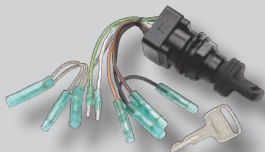

ENGINE **SUPER**KITS

MERCURY® OUTBOARD

Order Kit Part No.
MERUASSORT

18-3672

18-7968

18-7211-1

Sierra #	OEM #	Description	Qty
18-8069	22831Q3	Fuel Connector	2
18-8076	22-13563Q3	Fuel Connector	2
18-8091	22-13563Q7	Fuel Connector	2
18-2244	10-79953A2 / 10-79953Q04	Drain Plug Kit	2
18-2375	10-67892A1 / 10-67892A06	Magnetic Drain Plug Kit	2
18-2599	26-816575A2	Face Seal and Tool	1
18-2655	26-89238A2	Gear Housing Seal Kit	1
18-3039	47-89981	Impeller	1
18-3054	47-89980	Impeller	1
18-3214	47-43026T11	Impeller Kit	2
18-3217	47-89984T5	Impeller Kit	2
18-3569	803061T1	Thermostat Kit	1
18-3672	75692Q1	Thermostat Kit	1
18-4915	50-12066Q9	Starter Rope	2
18-5707	816770T	Rectifier	1
18-5743	883072T	Voltage Regulator	1
18-5775	332-7778A12	Switch Box	2
18-5808	47886T	Solenoid	2
18-5816	89-96054T	Solenoid	2
18-5817	89-96158T	Solenoid	2
18-7211-1	1395-811223-1	Carburetor Kit	3
18-7212	1395-9761-1	Carburetor Kit	1
18-7215	1395-9024	Carburetor Kit	2
18-7817	21-857005A1	Fuel Pump Kit	2
18-7831	802128A1	Inline Fuel Filter	2
18-7968	35-18458Q4	Fuel Filter w/ Sensor	1
18-7944	35-802893Q	Fuel Water Separator	2

ENGINE **SUPER**KITS

SUZUKI®

Order Kit Part No.
SUZUASSORT

18-7753

18-8078

MP51010

Sierra #	OEM #	Description	Qty
18-8062	65750-98505	Fuel Connector	3
18-8071	99105-00192	Tank Connector	3
18-8078	65740-95500	Tank Connector	3
18-8079	65750-95510	Fuel Connector	3
18-3023	17461-94520	Impeller	2
18-3097	17461-98502	Impeller	2
18-3254	17400-87E03	Water Pump Kit	2
18-3257	17400-94611	Water Pump Kit	1
18-3258	17400-90J11	Water Pump Kit	2
18-6786-1	38100-87D10-01T	Trim Motor	1
18-7716	15410-87J10	Fuel Filter	2
18-7752	13910-87D00	Carburetor Kit	3
18-7753	13910-94400	Carburetor Kit	2
18-7754	13910-94701	Carburetor Kit	2
18-7897	16510-61A20-MHL	Oil Filter	2
18-7903	16510-05240	Oil Filter	2
18-7915-1	16510-87J00	Oil Filter	2
18-8339	25700-94700	Seal Kit	1
18-8340	25700-95500	Seal Kit	1
MP51010	37110-99E00	Ignition Switch	1