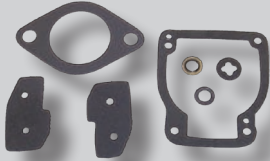

ENGINE **SUPER**KITS

MERCURY® OUTBOARD

Order Kit Part No.
MERUASSORT

18-3672

18-7968

18-7211-1

Sierra #	OEM #	Description	Qty
18-8069	22831Q3	Fuel Connector	2
18-8076	22-13563Q3	Fuel Connector	2
18-8091	22-13563Q7	Fuel Connector	2
18-2244	10-79953A2 / 10-79953Q04	Drain Plug Kit	2
18-2375	10-67892A1 / 10-67892A06	Magnetic Drain Plug Kit	2
18-2599	26-816575A2	Face Seal and Tool	1
18-2655	26-89238A2	Gear Housing Seal Kit	1
18-3039	47-89981	Impeller	1
18-3054	47-89980	Impeller	1
18-3214	47-43026T11	Impeller Kit	2
18-3217	47-89984T5	Impeller Kit	2
18-3569	803061T1	Thermostat Kit	1
18-3672	75692Q1	Thermostat Kit	1
18-4915	50-12066Q9	Starter Rope	2
18-5707	816770T	Rectifier	1
18-5743	883072T	Voltage Regulator	1
18-5775	332-7778A12	Switch Box	2
18-5808	47886T	Solenoid	2
18-5816	89-96054T	Solenoid	2
18-5817	89-96158T	Solenoid	2
18-7211-1	1395-811223-1	Carburetor Kit	3
18-7212	1395-9761-1	Carburetor Kit	1
18-7215	1395-9024	Carburetor Kit	2
18-7817	21-857005A1	Fuel Pump Kit	2
18-7831	802128A1	Inline Fuel Filter	2
18-7968	35-18458Q4	Fuel Filter w/ Sensor	1
18-7944	35-802893Q	Fuel Water Separator	2

ENGINE **SUPER**KITS

SUZUKI®

Order Kit Part No.
SUZUASSORT

18-7753

18-8078

MP51010

Sierra #	OEM #	Description	Qty
18-8062	65750-98505	Fuel Connector	3
18-8071	99105-00192	Tank Connector	3
18-8078	65740-95500	Tank Connector	3
18-8079	65750-95510	Fuel Connector	3
18-3023	17461-94520	Impeller	2
18-3097	17461-98502	Impeller	2
18-3254	17400-87E03	Water Pump Kit	2
18-3257	17400-94611	Water Pump Kit	1
18-3258	17400-90J11	Water Pump Kit	2
18-6786-1	38100-87D10-01T	Trim Motor	1
18-7716	15410-87J10	Fuel Filter	2
18-7752	13910-87D00	Carburetor Kit	3
18-7753	13910-94400	Carburetor Kit	2
18-7754	13910-94701	Carburetor Kit	2
18-7897	16510-61A20-MHL	Oil Filter	2
18-7903	16510-05240	Oil Filter	2
18-7915-1	16510-87J00	Oil Filter	2
18-8339	25700-94700	Seal Kit	1
18-8340	25700-95500	Seal Kit	1
MP51010	37110-99E00	Ignition Switch	1