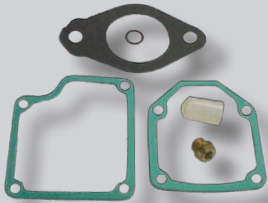

ENGINE **SUPER**KITS

MERCURY® OUTBOARD

Order Kit Part No.
MERUASSORT

18-3672

18-7968

18-7211-1

Sierra #	OEM #	Description	Qty
18-8069	22831Q3	Fuel Connector	2
18-8076	22-13563Q3	Fuel Connector	2
18-8091	22-13563Q7	Fuel Connector	2
18-2244	10-79953A2 / 10-79953Q04	Drain Plug Kit	2
18-2375	10-67892A1 / 10-67892A06	Magnetic Drain Plug Kit	2
18-2599	26-816575A2	Face Seal and Tool	1
18-2655	26-89238A2	Gear Housing Seal Kit	1
18-3039	47-89981	Impeller	1
18-3054	47-89980	Impeller	1
18-3214	47-43026T11	Impeller Kit	2
18-3217	47-89984T5	Impeller Kit	2
18-3569	803061T1	Thermostat Kit	1
18-3672	75692Q1	Thermostat Kit	1
18-4915	50-12066Q9	Starter Rope	2
18-5707	816770T	Rectifier	1
18-5743	883072T	Voltage Regulator	1
18-5775	332-7778A12	Switch Box	2
18-5808	47886T	Solenoid	2
18-5816	89-96054T	Solenoid	2
18-5817	89-96158T	Solenoid	2
18-7211-1	1395-811223-1	Carburetor Kit	3
18-7212	1395-9761-1	Carburetor Kit	1
18-7215	1395-9024	Carburetor Kit	2
18-7817	21-857005A1	Fuel Pump Kit	2
18-7831	802128A1	Inline Fuel Filter	2
18-7968	35-18458Q4	Fuel Filter w/ Sensor	1
18-7944	35-802893Q	Fuel Water Separator	2

ENGINE **SUPER**KITS

SUZUKI®

Order Kit Part No.
SUZUASSORT

18-7753

18-8078

MP51010

Sierra #	OEM #	Description	Qty
18-8062	65750-98505	Fuel Connector	3
18-8071	99105-00192	Tank Connector	3
18-8078	65740-95500	Tank Connector	3
18-8079	65750-95510	Fuel Connector	3
18-3023	17461-94520	Impeller	2
18-3097	17461-98502	Impeller	2
18-3254	17400-87E03	Water Pump Kit	2
18-3257	17400-94611	Water Pump Kit	1
18-3258	17400-90J11	Water Pump Kit	2
18-6786-1	38100-87D10-01T	Trim Motor	1
18-7716	15410-87J10	Fuel Filter	2
18-7752	13910-87D00	Carburetor Kit	3
18-7753	13910-94400	Carburetor Kit	2
18-7754	13910-94701	Carburetor Kit	2
18-7897	16510-61A20-MHL	Oil Filter	2
18-7903	16510-05240	Oil Filter	2
18-7915-1	16510-87J00	Oil Filter	2
18-8339	25700-94700	Seal Kit	1
18-8340	25700-95500	Seal Kit	1
MP51010	37110-99E00	Ignition Switch	1