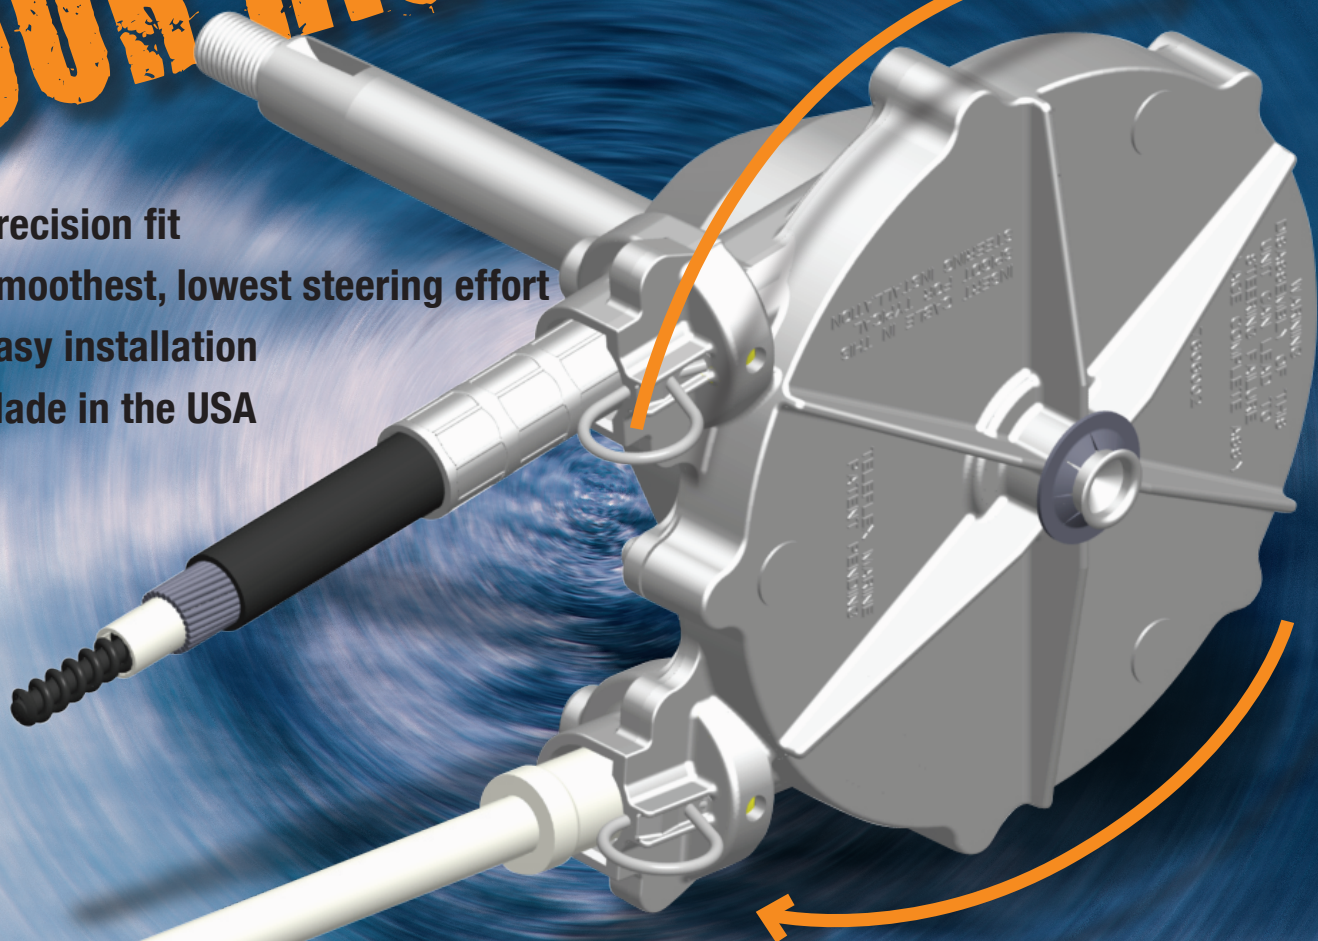

## MECHANICAL STEERING

- Precision fit
- Smoothest, lowest steering effort
- Easy installation
- Made in the USA

The new Xtreme™ Steering System brings a new level of smooth, effortless handling and precision control to an important class of boats. This advanced, American-built mechanical steering system will enhance the driving experience and operational control of a wide range of outboard powered boats including aluminum fishing boats, pontoons, flats, skiffs, and more.