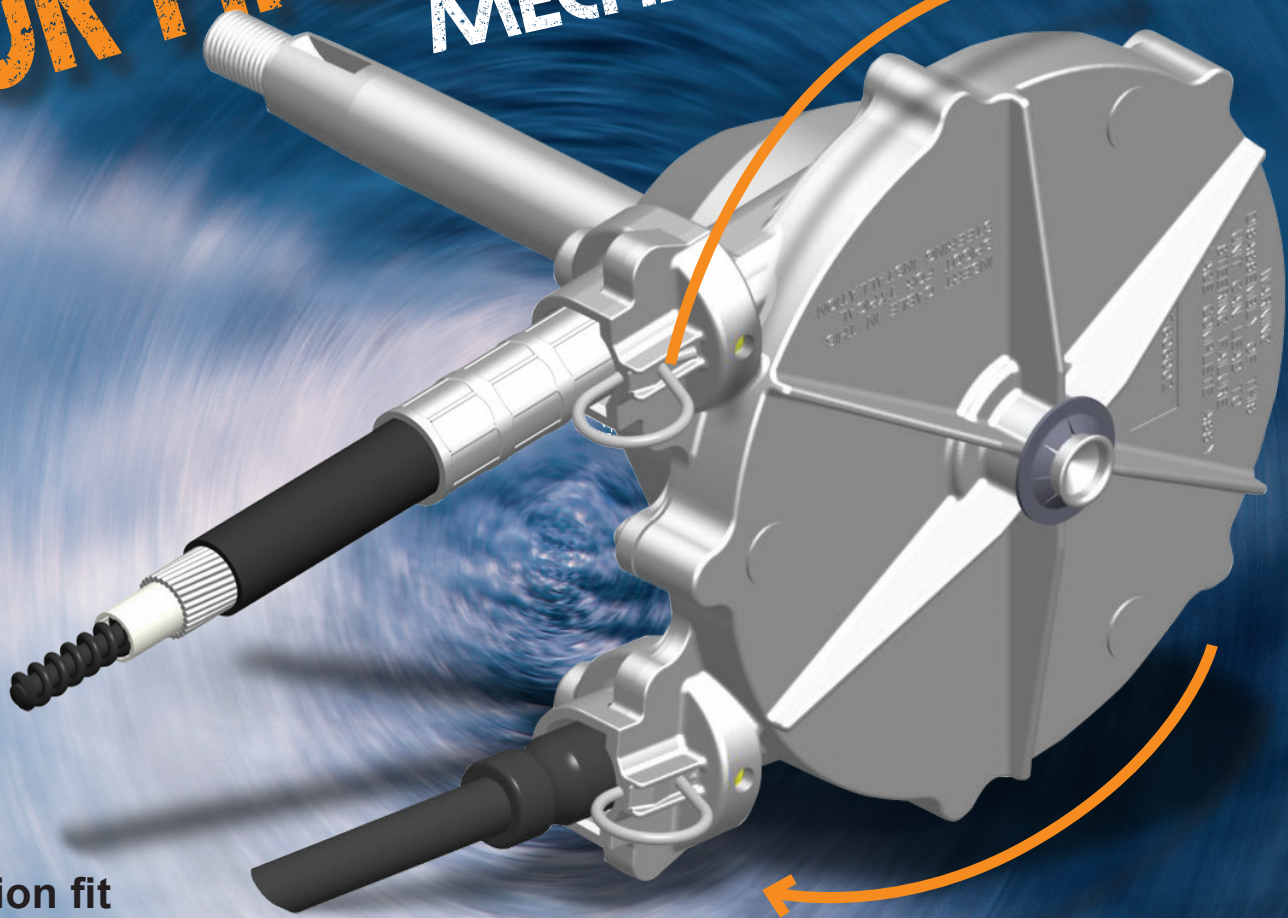

OUR HIGHEST DEGREE MECHANICAL STEERING

- Precision fit
- Smoothest, lowest steering effort
- Easy installation
- Made in the USA

The new Xtreme™ Steering System brings a new level of smooth, effortless handling and precision control to an important class of boats. This advanced, American-built mechanical steering system will enhance the driving experience and operational control of a wide range of outboard powered boats including aluminum fishing boats, pontoons, flats, skiffs, and more.