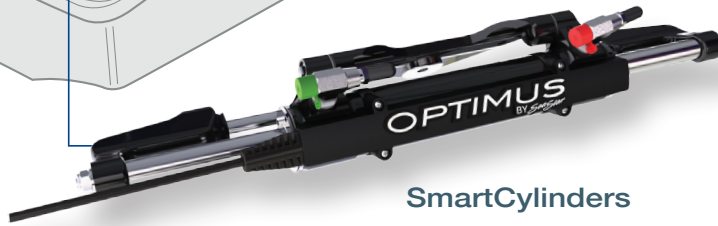

Engine Manufacturer electronic  
shift & throttle compatible

3rd party Autopilot  
compatible

Optimus  
EPS Helm

Color CANtrak

Pump Control  
Module (PCM)

Joystick

Optimus 360 Gateway  
when required

SmartCylinders

-  CAN Bus 1
-  CAN Bus 2
-  Rudder Feedback Unit (RFU)
-  Motor
-  Hydraulic Lines