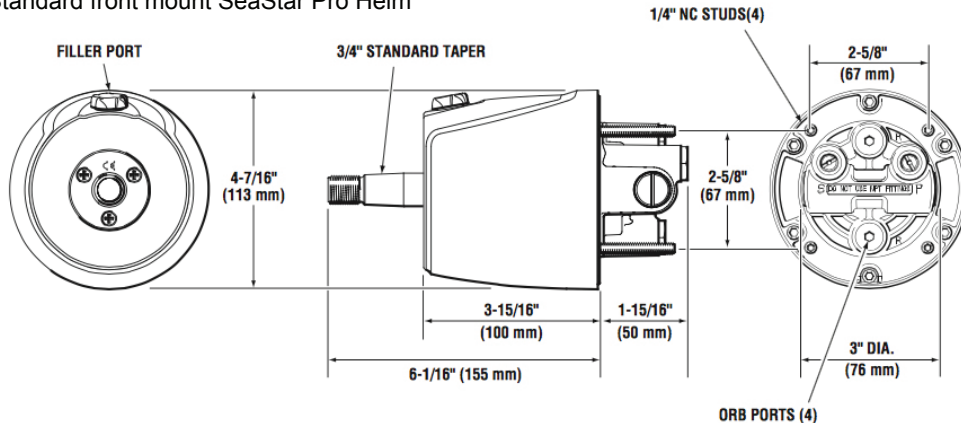

SEASTAR PRO OUTBOARD

TECHNICAL DATA

Helm Dimensions

Standard front mount SeaStar Pro Helm

NOTICE Max. steering wheel diameter 28" (711mm).

Classic Tilt Helm

NOTICE Max. steering wheel diameter 20" (508mm)

Sport Tilt Helm

NOTICE Max. steering wheel diameter 20" (508mm)

Issue Date - May 2017

Issue Number - hos7

www.sestarsolutions.com