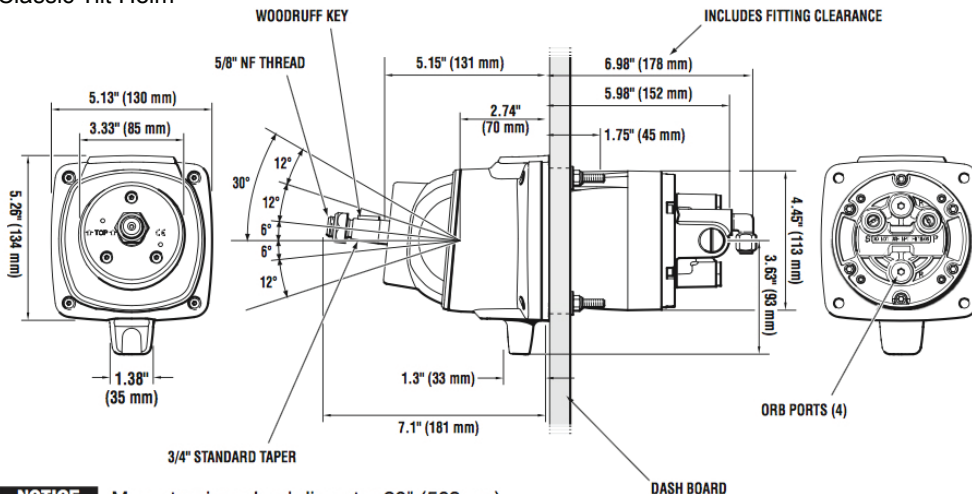

SEASTAR PRO OUTBOARD

TECHNICAL DATA

Helm Dimensions

Standard front mount SeaStar Pro Helm

NOTICE Max. steering wheel diameter 28" (711mm).

Classic Tilt Helm

NOTICE Max. steering wheel diameter 20" (508mm)

Sport Tilt Helm

NOTICE Max. steering wheel diameter 20" (508mm)

Issue Date - May 2017

Issue Number - hos7

www.sestarsolutions.com