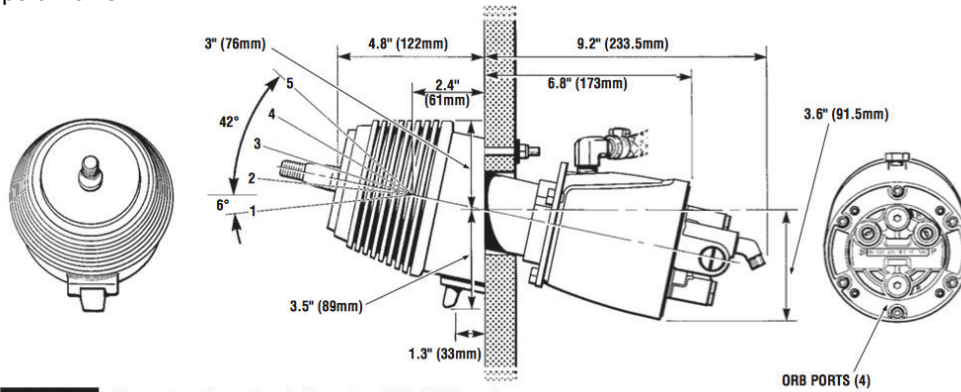

SEASTAR PRO OUTBOARD

TECHNICAL DATA

Helm Dimensions

Standard front mount SeaStar Pro Helm

NOTICE Max. steering wheel diameter 28" (711mm).

Classic Tilt Helm

NOTICE Max. steering wheel diameter 20" (508mm)

Sport Tilt Helm

NOTICE Max. steering wheel diameter 20" (508mm)

Issue Date - May 2017

Issue Number - hos7

www.sestarsolutions.com