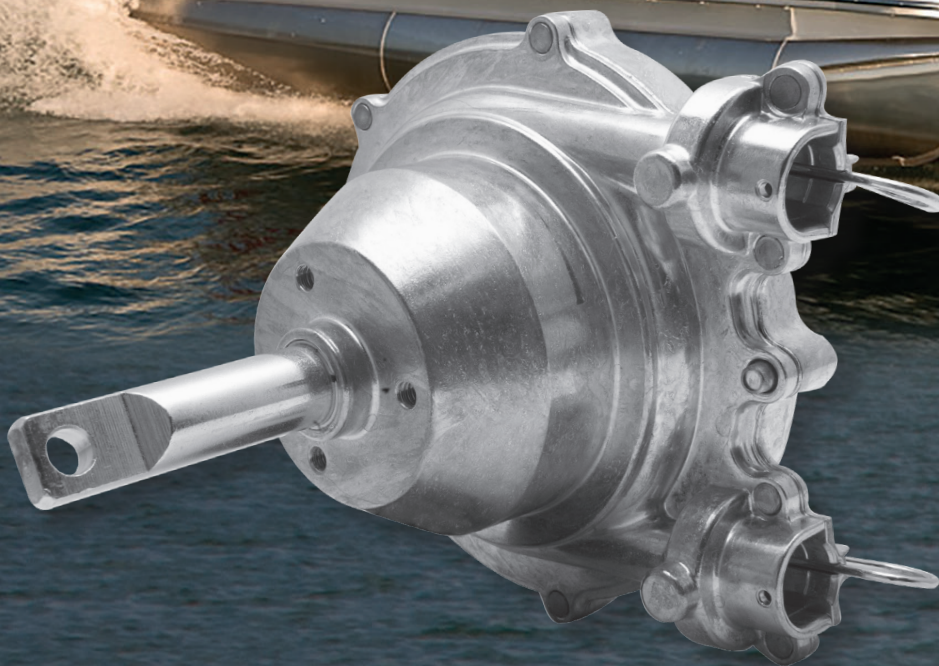

THE MOST ADVANCED MECHANICAL STEERING

ENGINEERED WITH PRECISION TO PERFORM EFFORTLESSLY

Feel the superior driving performance from the best mechanical steering system in the marketplace. The “No Feedback” feature eliminates the effect of the driver fighting prop torque when steering the boat, providing the smoothest and lowest steering effort possible.

This American-built steering system fits a wide range of outboard powered boats including aluminum fishing boats, pontoons, flats, skiffs, and more.

 **xtreme**

SEASTAR
SOLUTIONS®
www.seastarsolutions.com