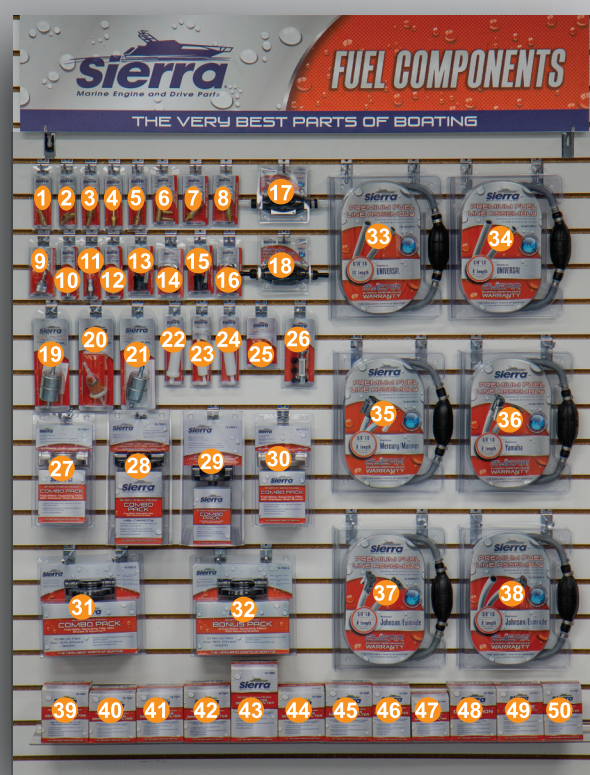

NO.	PART NO.	DESCRIPTION
1	18-8074	HOSE BARB
2	18-8067	HOSE BARB
3	18-8108	HOSE BARB
4	18-8042	HOSE BARB
5	18-8055	HOSE BARB
6	18-80402	TANK CONNECTOR
7	18-8077-1	TANK CONNECTOR
8	18-8063	TANK CONNECTOR
9	18-8079	SUZUKI CONNECTOR
10	18-8078	SUZUKI CONNECTOR
11	18-80400	TANK CONNECTOR
12	18-80401	HONDA CONNECTOR
13	18-8092	BRP CONNECTOR
14	18-80403	HONDA CONNECTOR
15	18-8076	MERCURY CONNECTOR
16	18-8091	MERCURY CONNECTOR
17	18-8004S	5/16" PRIMER BULB
18	18-8005S	3/8" PRIMER BULB
19	18-7856-1	FUEL FILTER
20	18-7723	FUEL FILTER
21	18-7857-1	FUEL FILTER
22	18-7831	FUEL FILTER
23	18-7829	FUEL FILTER
24	18-7830	FUEL FILTER
25	18-7791	REPLACEMENT FILTER FOR 18-7790
26	18-7790	FUEL FILTER KIT - UNIVERSAL
27	18-7984-1	FUEL WATER SEPARATOR KIT
28	18-7966-1	FUEL WATER SEPARATOR KIT
29	18-7965-1	FUEL WATER SEPARATOR KIT
30	18-7777-1	FUEL WATER SEPARATOR KIT
31	18-7932-1	RACOR STYLE FUEL WATER SEPARATOR
32	18-7982-2	FUEL WATER SEPARATOR KIT
33	18-8032S-1	FUEL LINE ASSEMBLY - UNIVERSAL
34	18-8015S-1	FUEL LINE ASSEMBLY - UNIVERSAL
35	18-8016S-1	FUEL LINE ASSEMBLY - MERCURY
36	18-8017S-1	FUEL LINE ASSEMBLY - YAMAHA
37	18-8009S-1	FUEL LINE ASSEMBLY - JOHNSON/EVINRUDE
38	18-8014S-1	FUEL LINE ASSEMBLY - JOHNSON/EVINRUDE
39	18-7845	FUEL WATER SEPARATOR FILTER
40	18-7944	FUEL WATER SEPARATOR FILTER
41	18-7919	FUEL WATER SEPARATOR FILTER
42	18-7945	FUEL WATER SEPARATOR FILTER
43	18-7866	FUEL WATER SEPARATOR FILTER
44	18-7948	FUEL FILTER 10 MICRON
45	18-7946	FUEL WATER SEPARATOR FILTER
46	18-7968	FUEL WATER SEPARATOR FILTER (BLUE SENSOR)
47	18-7989	FUEL WATER SEPARATOR FILTER
48	18-7924	COLLECTION BOWL
49	18-7922-1	AQUA-VUE BOWL
50	18-7967	FUEL WATER SEPARATOR FILTER (BLACK SENSOR)

**CUSTOMIZE YOUR DISPLAYS.
ATTRACT MORE CUSTOMERS.
SELL MORE PARTS.**

Whether you are considering a full refit, a partial makeover or you're planning to open a new business, Sierra can help. Your retail environment is a key business asset and we can help ensure it is designed with your business goals and, more importantly, your customers in mind.

DIMENSIONS:

Fuel Display: 5' 1" x 4'

Switch Display: 5' 3" x 4'

Products ordered individually.