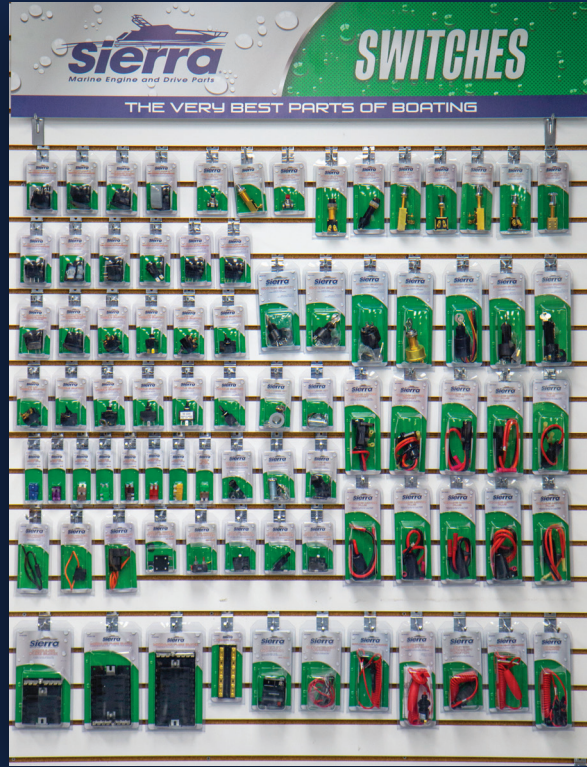

Packed with our best-selling products, these POP displays features eye-catching and colorful packaging that will increase your sales. The selection of Sierra products will allow the customer to easily choose what they need with a selection of parts that work beautifully together!

SWITCHES

SIGNAGE

Strong, contemporary signage designed to promote the brand and stop traffic. Dimensions: 4' x 10"

Part No. SIGN-FUEL

Full Color Fuel Display Sign

Part No. SIGN-SWITCH

Full Color Switch Display Sign

Part NO. TAGS-FUEL

To order Switch Reorder Tags only:

Part NO. TAGS-SWITCH